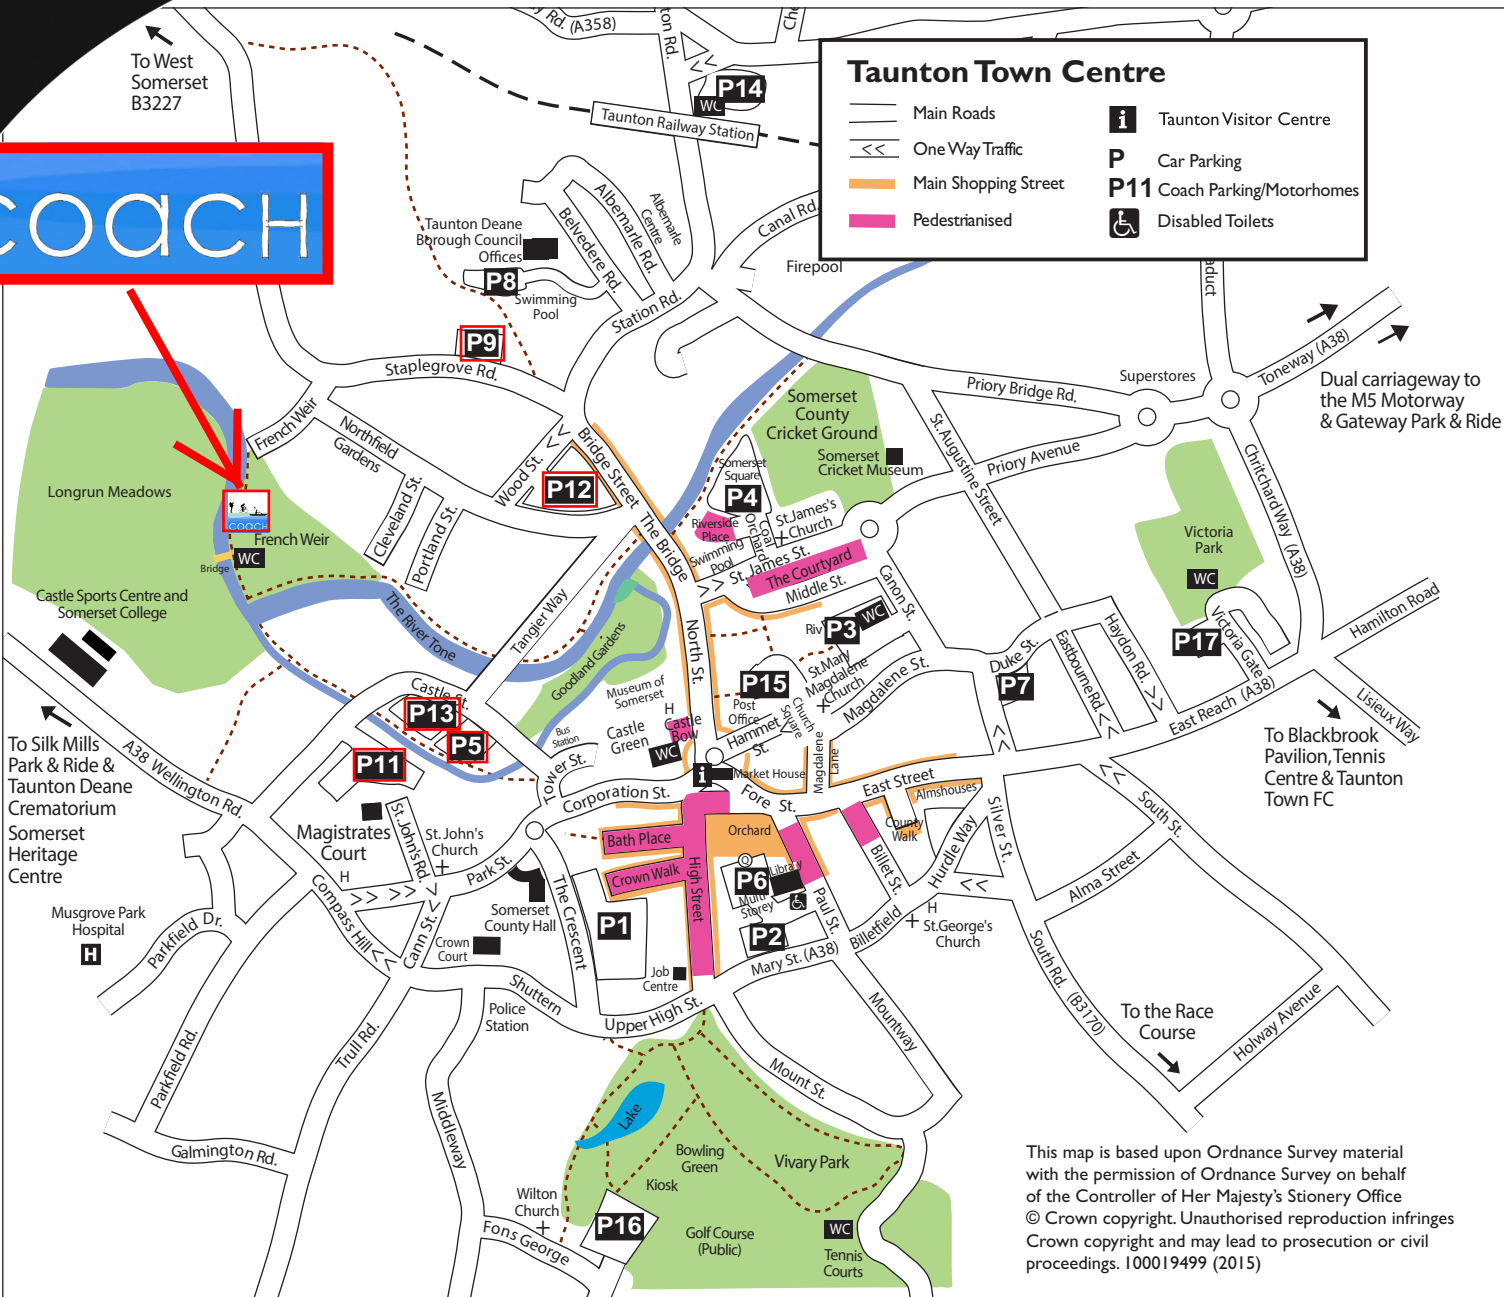

### Taunton Town Centre

- Main Roads
- One Way Traffic
- Main Shopping Street
- Pedestrianised
- Taunton Visitor Centre
- Car Parking
- Coach Parking/Motorhomes
- Disabled Toilets

This map is based upon Ordnance Survey material with the permission of Ordnance Survey on behalf of the Controller of Her Majesty's Stationery Office © Crown copyright. Unauthorised reproduction infringes Crown copyright and may lead to prosecution or civil proceedings. 100019499 (2015)

## Taunton Car Parks

- P1** Crescent North TAI 4EA   \*\* No: 2122
- P2** High Street TAI 3PB       \*\* No: 2120
- P3** Canon Street TAI 1SN     \*\* No: 2124
- P4** Coal Orchard TAI 1JL     \*\* No: 2126
- P5** Castle Street TAI 4AS     \*\* No: 2125
- P6** Orchard TAI 3PF \*\*  
(Levels 1-3)                    No: 2128  
(Levels 4-5)                    No: 2139
- P7** Duke Street TAI 1SP       No: 2138
- P8** Belvedere Road TAI INN   \*\* No: 2131

- P9** Elms Parade TAI 1DQ       \*\* No: 2137
- P11** Tangier TAI 4AY           No: 2133
- P12** Wood Street TAI 1UW   \*\* No: 2135
- P13** Enfield TAI 4AS          No: 2140
- P14** Kilkenny TAI 7QL        No: 2136
- P15** Whirligig TAI 1LH       \*\* No: 2123
- P16** Fons George TAI 3JK     No: N/A
- P17** Victoria Gate TAI 3HZ   No: 2134